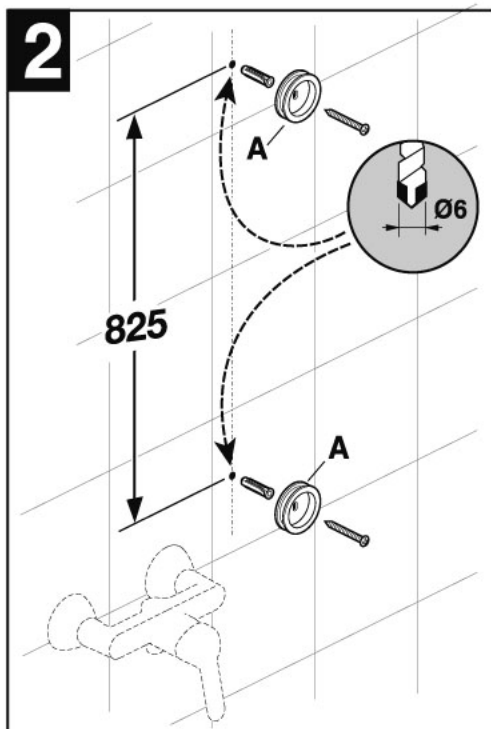

Roca

VICTORIA CONNECT

A5B9961..0

5

3

P

P
bar

T

°C

Q

(3 bar)

l/min

MAX. 11

12

1 - A5B9850C00	5 - AG0083803R	9 - A5B9B03C00	13 - AG0073207R
2 - AG0056807R	6 - AG0041500R	10 - AG0084000R	14 - AG0073303R
3 - AG0041400R	7 - AG0083900R	11 - AG0056300R	15 - AG0077300R
4 - AG0083700R	8 - A525009800	12 - AG0073100R	16 - AG0077400R