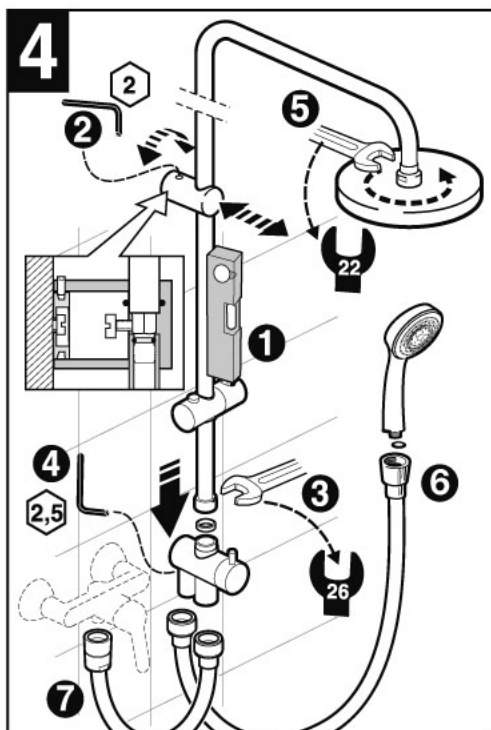

Roca

VICTORIA CONNECT

A5B9961..0

5

3

P

P
bar

T

°C

Q

(3 bar)

l/min

MAX. 11

12

1 - A5B9850C00	5 - AG0083803R	9 - A5B9B03C00	13 - AG0073207R
2 - AG0056807R	6 - AG0041500R	10 - AG0084000R	14 - AG0073303R
3 - AG0041400R	7 - AG0083900R	11 - AG0056300R	15 - AG0077300R
4 - AG0083700R	8 - A525009800	12 - AG0073100R	16 - AG0077400R