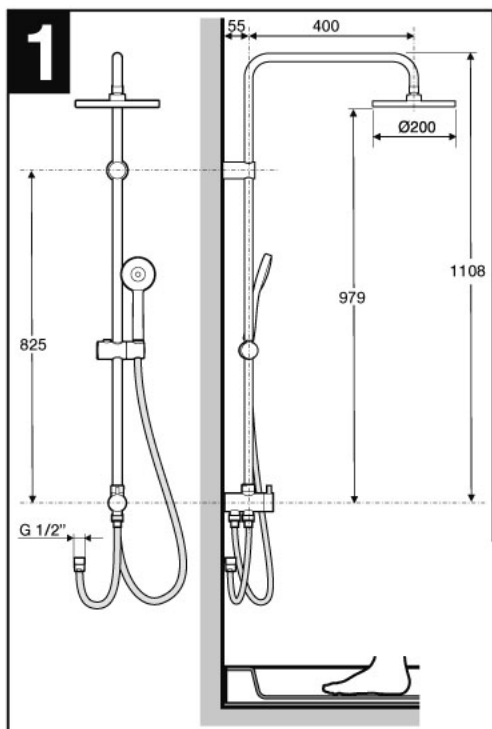

Roca

VICTORIA CONNECT

A5B9961..0

5

3

P

P
bar

T

°C

Q

(3 bar)

l/min

MAX. 11

12

1 - A5B9850C00	5 - AG0083803R	9 - A5B9B03C00	13 - AG0073207R
2 - AG0056807R	6 - AG0041500R	10 - AG0084000R	14 - AG0073303R
3 - AG0041400R	7 - AG0083900R	11 - AG0056300R	15 - AG0077300R
4 - AG0083700R	8 - A525009800	12 - AG0073100R	16 - AG0077400R