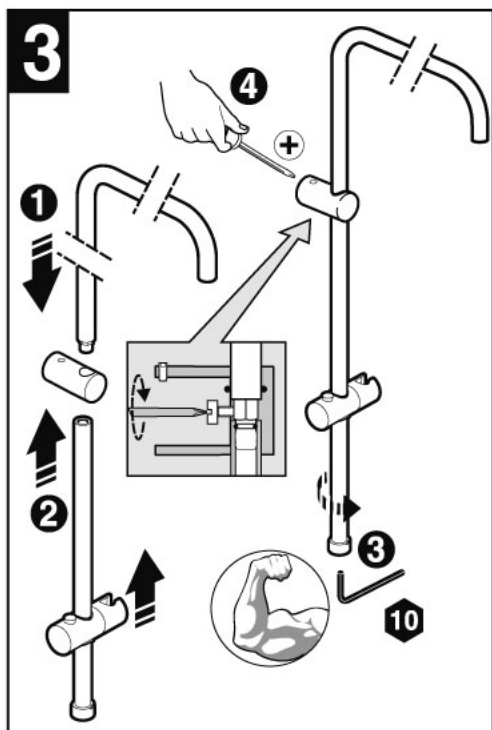

Roca

VICTORIA CONNECT

A5B9961..0

5

3

P

P
bar

T

°C

Q

(3 bar)

l/min

MAX. 11

12

1 - A5B9850C00	5 - AG0083803R	9 - A5B9B03C00	13 - AG0073207R
2 - AG0056807R	6 - AG0041500R	10 - AG0084000R	14 - AG0073303R
3 - AG0041400R	7 - AG0083900R	11 - AG0056300R	15 - AG0077300R
4 - AG0083700R	8 - A525009800	12 - AG0073100R	16 - AG0077400R