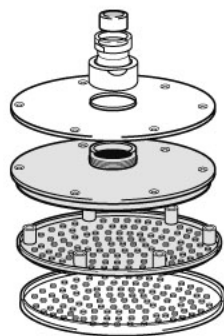

Roca

VICTORIA CONNECT

A5B9961..0

5

3

P

P
bar

T

°C

Q

(3 bar)

l/min

MAX. 11

12

1 - A5B9850C00	5 - AG0083803R	9 - A5B9B03C00	13 - AG0073207R
2 - AG0056807R	6 - AG0041500R	10 - AG0084000R	14 - AG0073303R
3 - AG0041400R	7 - AG0083900R	11 - AG0056300R	15 - AG0077300R
4 - AG0083700R	8 - A525009800	12 - AG0073100R	16 - AG0077400R