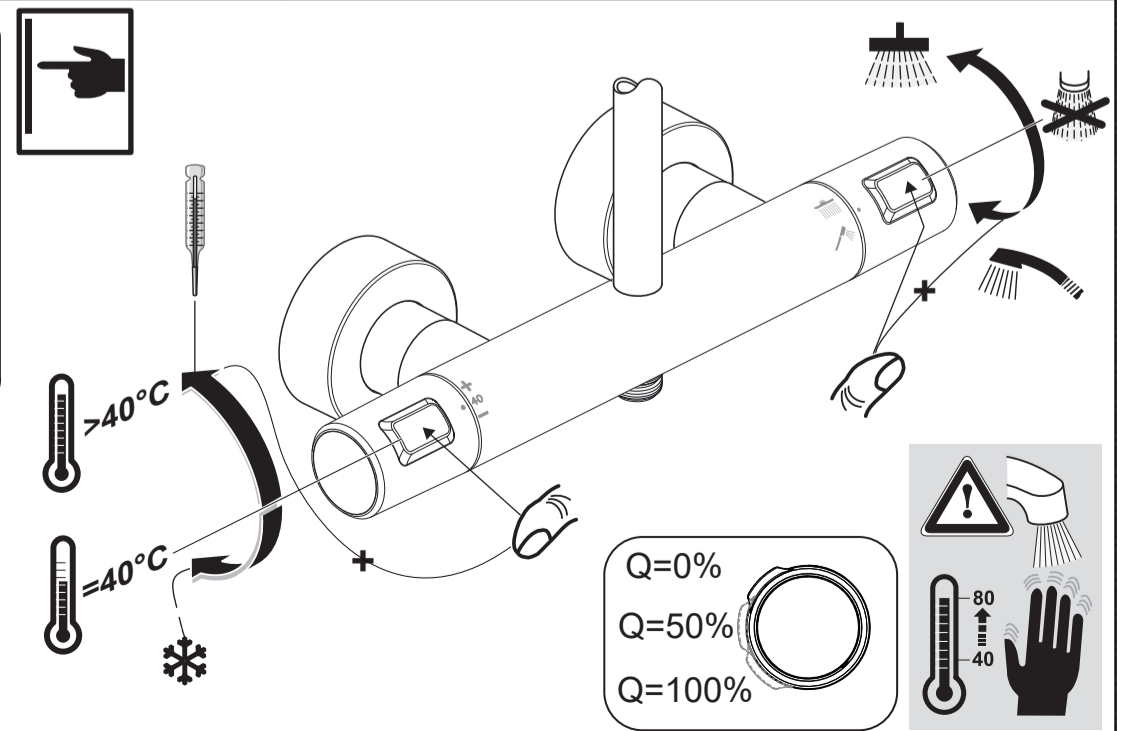

P bar		MAX. 10		5		Q (3 bar)
	T °C		MAX. 80		65		l/min
					55		
							8 12

Q=0%

Q=50%

Q=100%

80

40