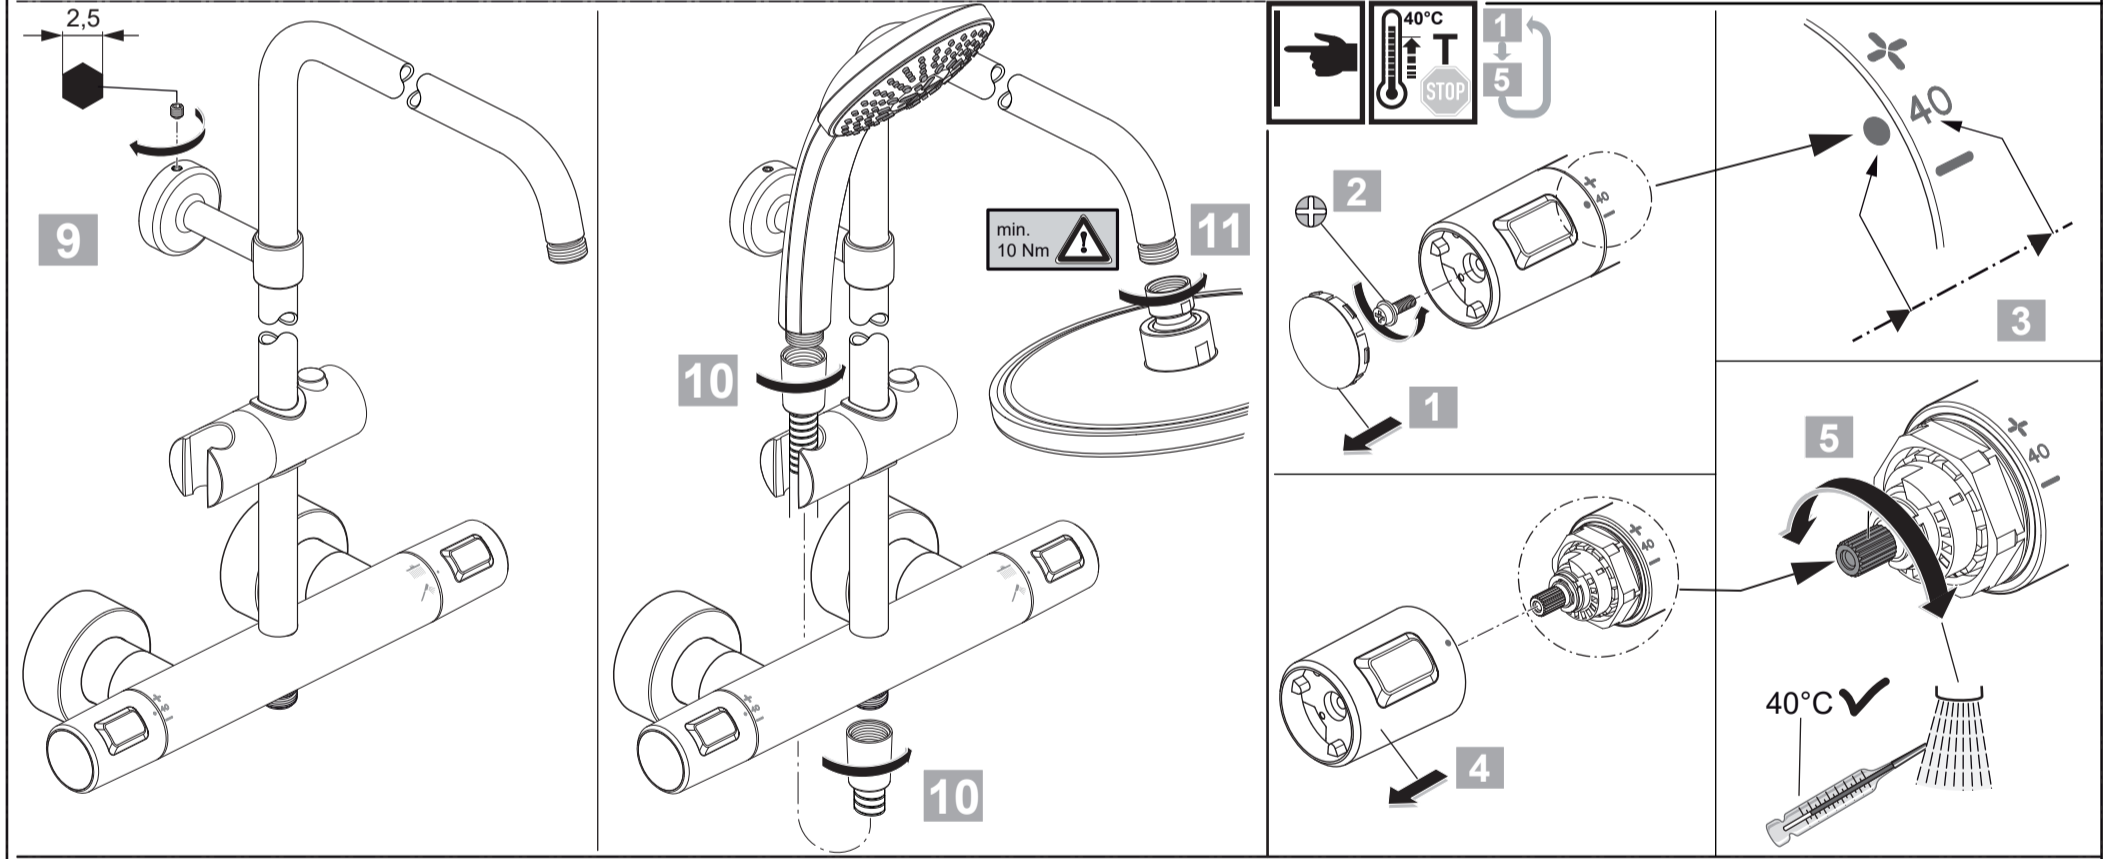

P bar		MAX. 10		5		Q (3 bar)
	T °C		MAX. 80		65		l/min
					55		
							8 12

Q=0%

Q=50%

Q=100%

80

40