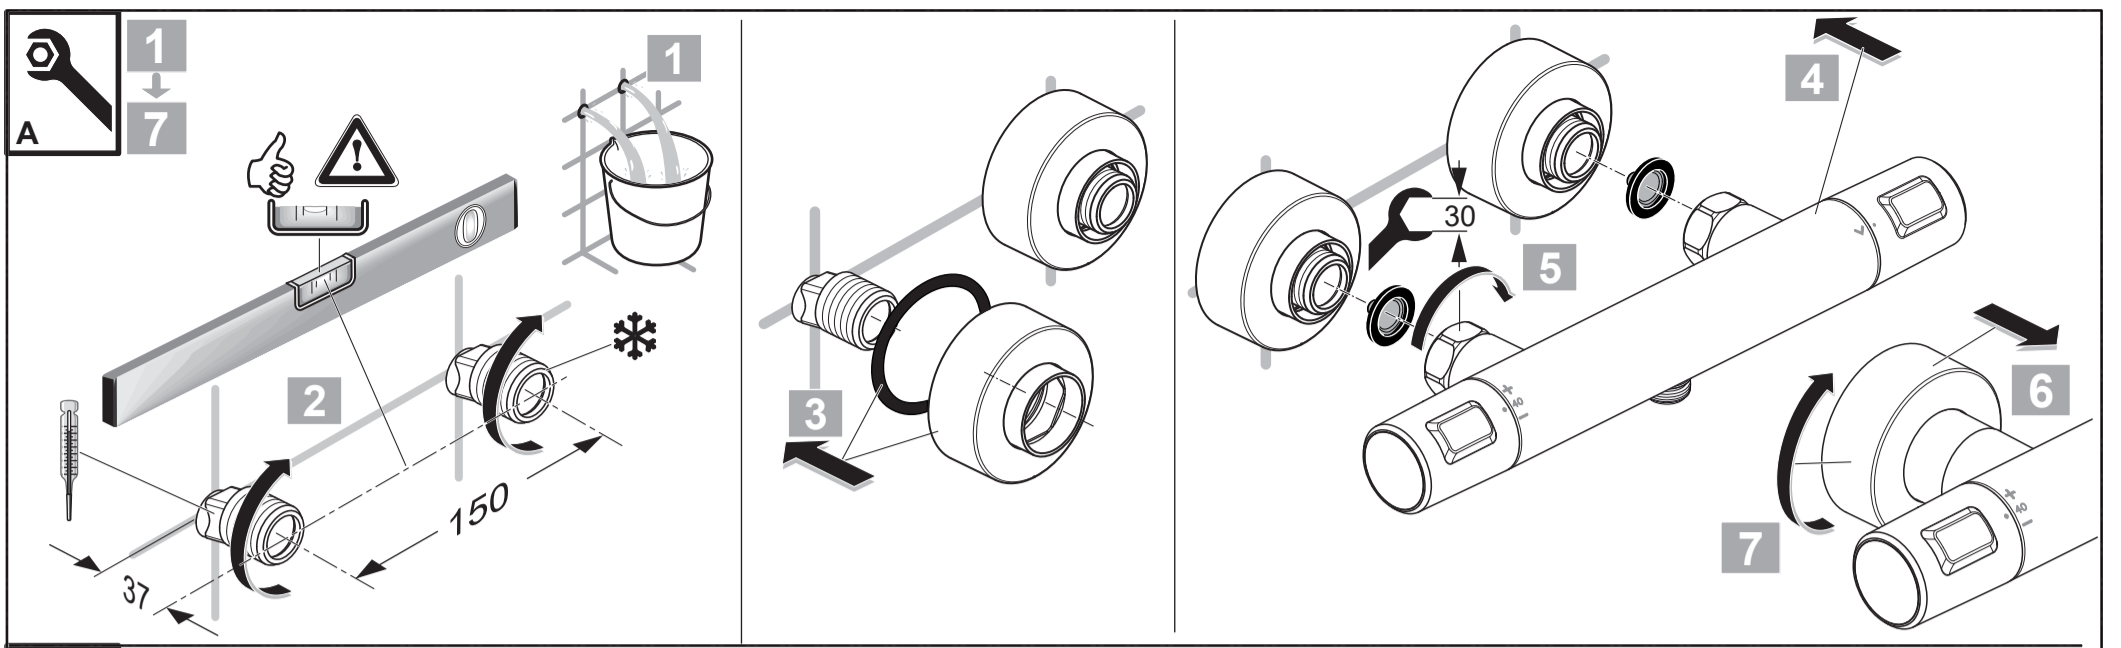

P bar		MAX. 10		5		Q (3 bar)
	T °C		MAX. 80		65		l/min
					55		
							8 12

Q=0%

Q=50%

Q=100%

80

40