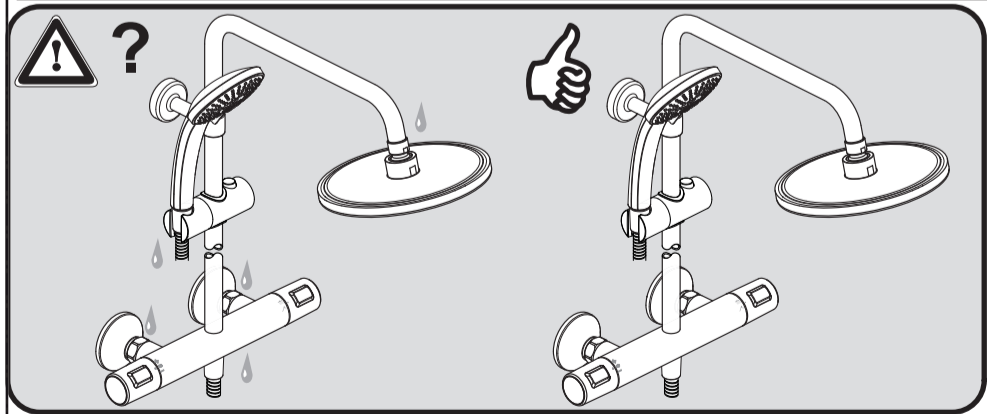

P bar		MAX. 10		5		Q (3 bar)
	T °C		MAX. 80		65		l/min
					55		
							8 12

Q=0%

Q=50%

Q=100%

80

40