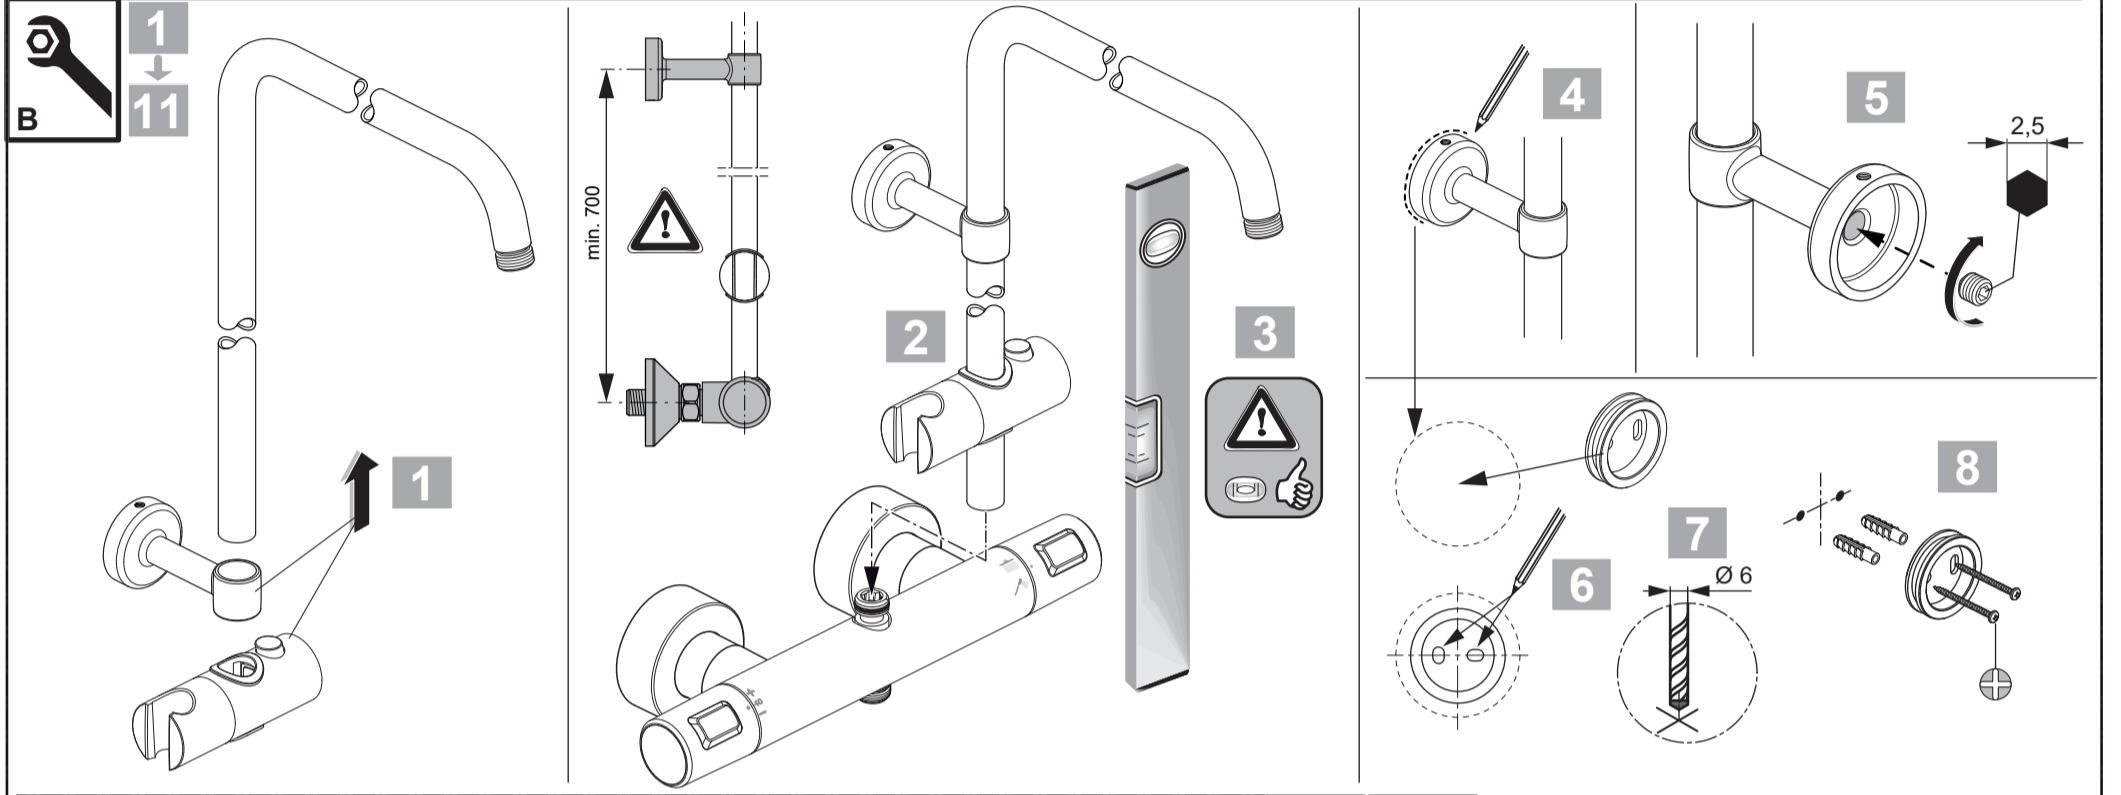

15	A 861 379 XG	150 mm
	A 861 380 XG	300 mm
16	A 861 508 XG	

Ideal Standard

CERATHERM T25
A 7545 XG

0721 / A 868 963
 Made in Germany

Ideal Standard International NV
 Corporate Village - Gent Building
 Da Vincilaan 2
 1935 Zaventem
 Belgium

www.idealstandardinternational.com

	P bar		MAX. 10		5		Q (3 bar)
	T °C		MAX. 80		65		l/min
					55		
							8 12

Q=0%

Q=50%

Q=100%

80

40