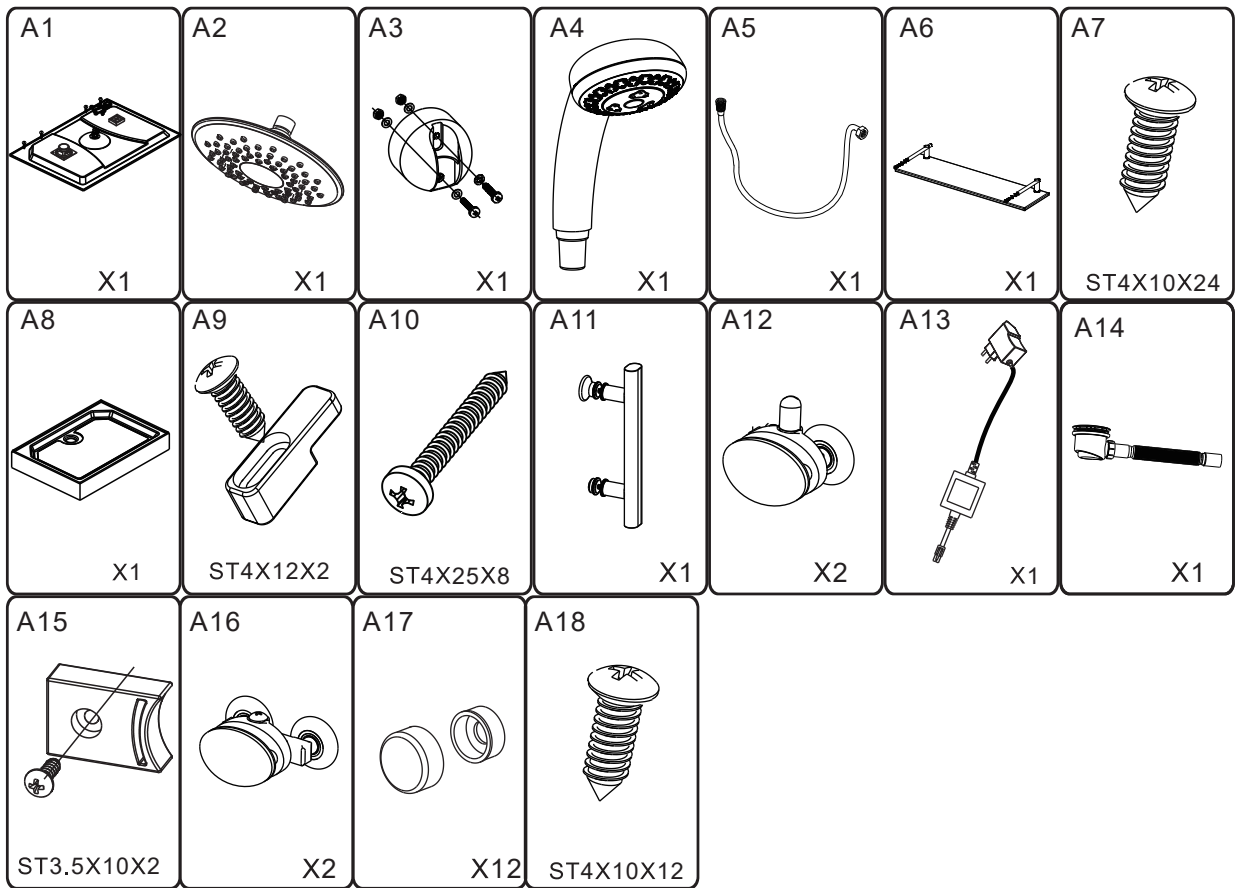

CD23

EVEREST

L-550-8-12
800x1200x2180mm

Concilio
BATHROOMDESIGN

1/4

2/4

3/4

4/4