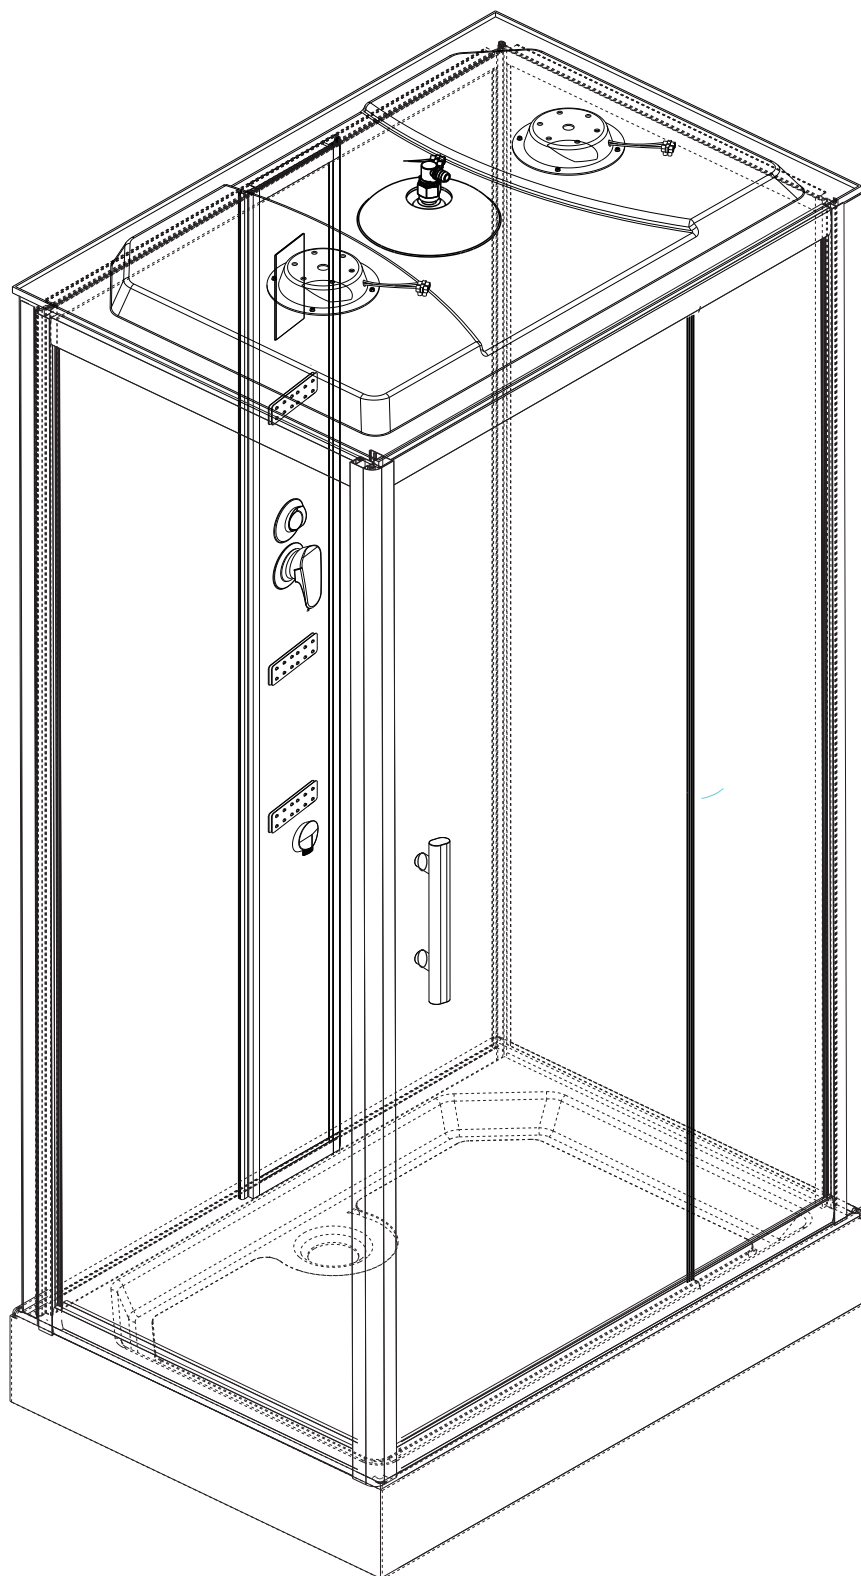

CD23

EVEREST

L-550-8-12
800x1200x2180mm

Concilio
BATHROOMDESIGN

1/4

2/4

3/4

4/4