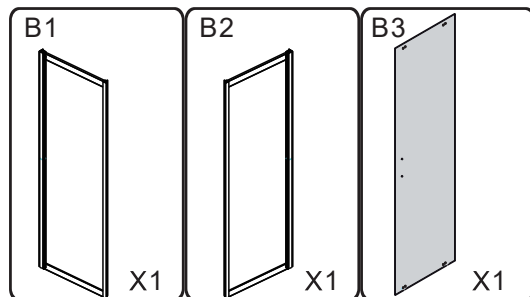

CD23

EVEREST

L-550-8-12
800x1200x2180mm

Concilio
BATHROOMDESIGN

1/4

2/4

3/4

4/4