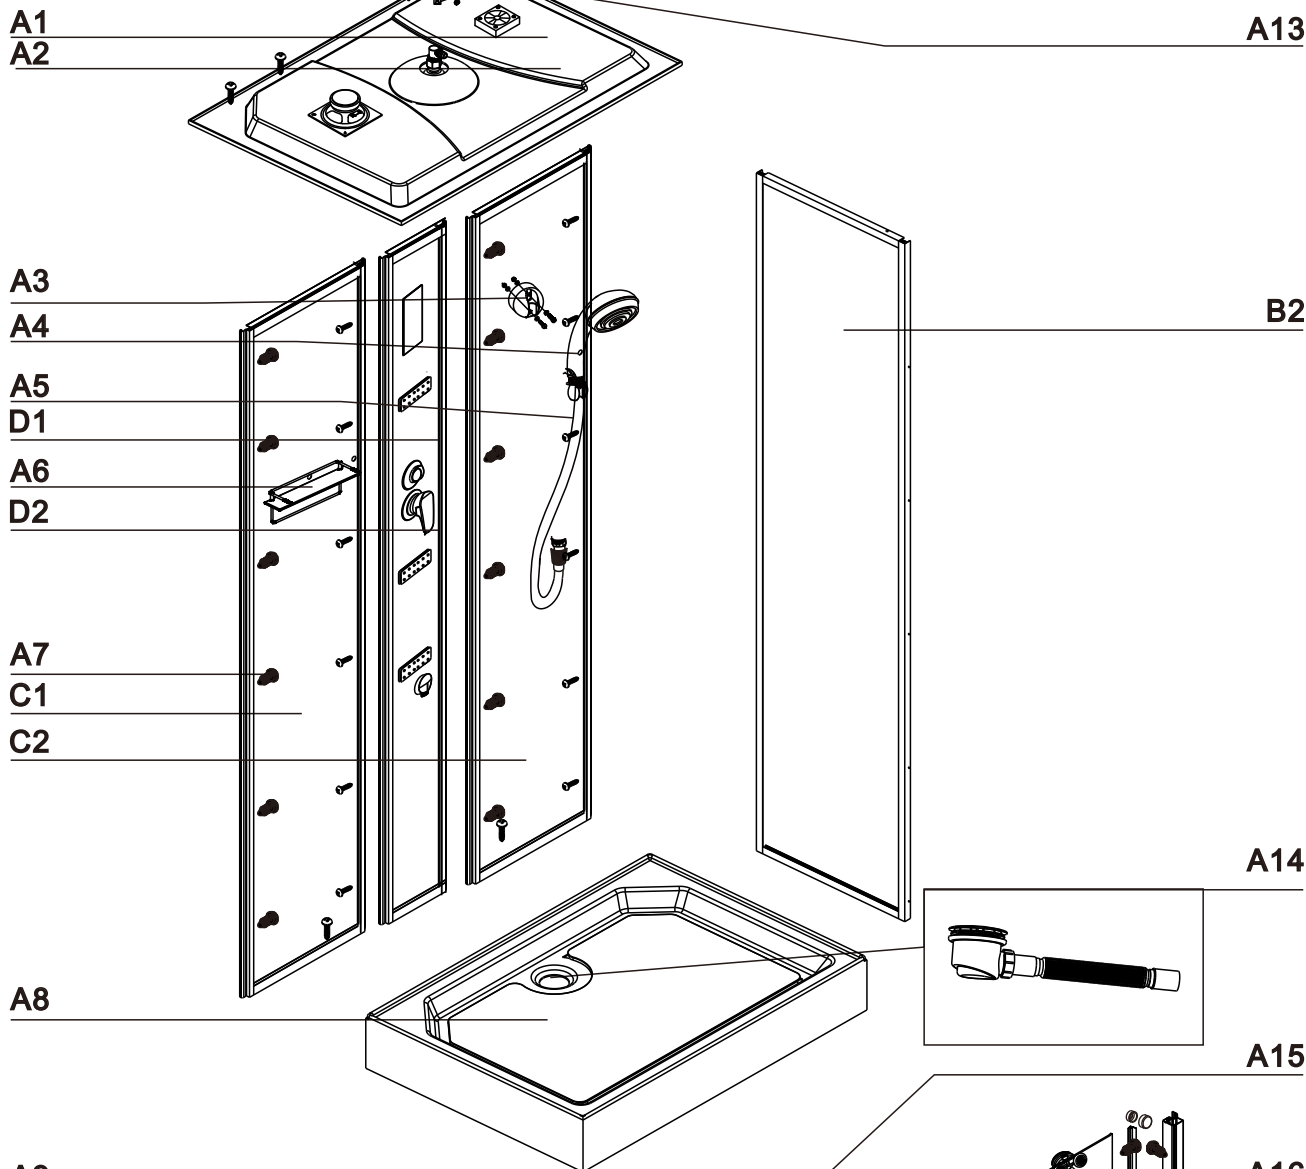

CD23

EVEREST

L-550-8-12
800x1200x2180mm

Concilio
BATHROOMDESIGN

1/4

2/4

3/4

4/4