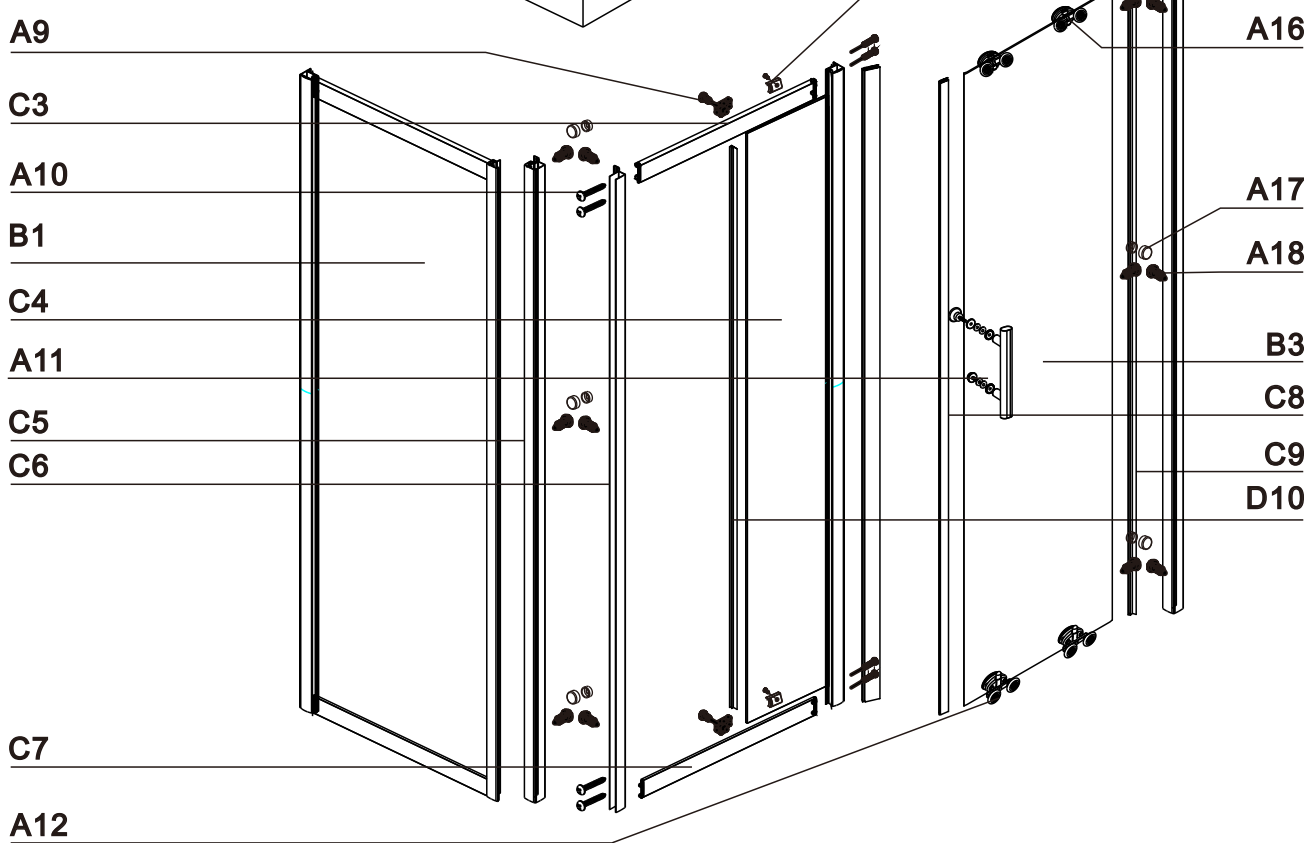

CD23

EVEREST

L-550-8-12
800x1200x2180mm

Concilio
BATHROOMDESIGN

1/4

2/4

3/4

4/4